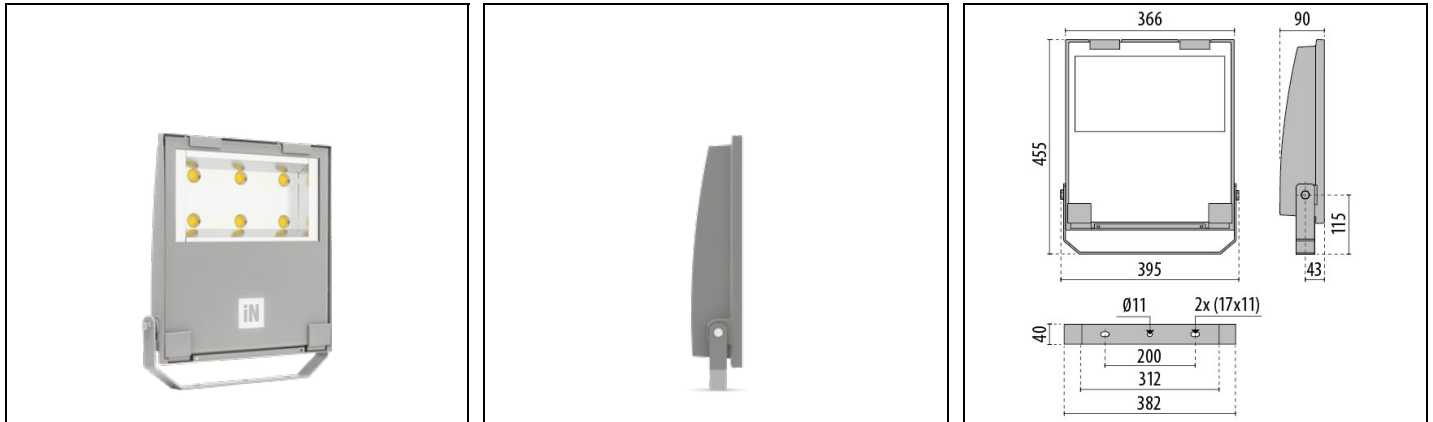

GUELL 2.5 S/W

Part number 3117390

Description

LED floodlight for indoor and outdoor, comprising:

- Die-cast aluminium housing, polyester powder coat finish ISO 9227/12944 - ISO 9223 (C5)
- Extra clear, toughened, flat glass diffuser
- High-performance polished, oxidised, iridescence-free, aluminium reflector (Al 99.99)
- Anti-ageing custom moulded silicone sealing gasket(s)
- Cable gland M20x1.5 for cables Ø 10- Ø 14 mm
- Stainless steel locking hardware
- Fully integrated stainless steel aluminium spring clips
- Powder-coated steel tiltable bracket
- ON/OFF, DALI and 1-10V version available. Consult Factory
- Integral surge protection device (SPD) against mains overvoltages up to 10 kV (CM/DM)
- High asymmetrical distributions low-glare optic options available (A50/W versions)
- Openable and maintainable luminaire (future-proof)
- Other colour temperatures (CCT) and colour rendering index (CRI) options available. Consult factory
- Design by GIORGIO LODI

Product data

ETIM Group:	EG000027	ETIM Class:	EC001744
-------------	----------	-------------	----------

General information

Lampholder:	LED	Light source:	LED
Lightsource lumen output [lm]:	38100	Luminaire lumen output [lm]:	35901
Luminaire wattage [W]:	227 W	Luminous efficacy [lm/W]:	158
CRI:	70	Colour temperature [K]:	5000
Colour / Finishing:	GR-94 / Metallic grey / Textured	IP degree of protection:	IP66
IK-J-xxIP:	IK07 3J xx5	Protection class:	I
Optic:	S/W - Symmetric Wide	Net weight [kg]:	8
Overall length [mm]:	395	Overall width [mm]:	455
Overall height [mm]:	90		

Mechanical features

Shape:	Rectangular	Housing material:	Aluminium
Diffuser material:	Glass	Glow wire test [°C]:	650 °C
Frontal exposed area [m ²]:	0.03	Lateral exposed area [m ²]:	0.03
Top exposed area [m ²]:	0.14		