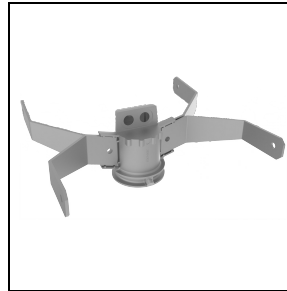

GUELL 2.5 S/W

Part number 3117390

Description

LED floodlight for indoor and outdoor, comprising:

- Die-cast aluminium housing, polyester powder coat finish ISO 9227/12944 - ISO 9223 (C5)
- Extra clear, toughened, flat glass diffuser
- High-performance polished, oxidised, iridescence-free, aluminium reflector (Al 99.99)
- Anti-ageing custom moulded silicone sealing gasket(s)
- Cable gland M20x1.5 for cables Ø 10- Ø 14 mm
- Stainless steel locking hardware
- Fully integrated stainless steel aluminium spring clips
- Powder-coated steel tiltable bracket
- ON/OFF, DALI and 1-10V version available. Consult Factory
- Integral surge protection device (SPD) against mains overvoltages up to 10 kV (CM/DM)
- High asymmetrical distributions low-glare optic options available (A50/W versions)
- Openable and maintainable luminaire (future-proof)
- Other colour temperatures (CCT) and colour rendering index (CRI) options available. Consult factory
- Design by GIORGIO LODI

Mechanical features

Shape:	Rectangular	Housing material:	Aluminium
Diffuser material:	Glass	Glow wire test [°C]:	650 °C
Frontal exposed area [m ²]:	0.03	Lateral exposed area [m ²]:	0.03
Top exposed area [m ²]:	0.14		

Photometric data

Optional accessories

GUELL 2.5

310965
Protective grid GUELL 2.5

310982
Wall mount support 1000 mm
■ GR-94 / Metallic grey

310966
Single pole top support GUELL 2.5
■ GR-94 / Metallic grey

310967
Double pole top support GUELL 2.5
■ GR-94 / Metallic grey