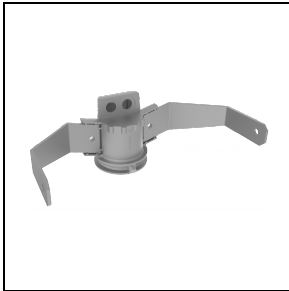

Mechanical features

Shape:	Rectangular	Housing material:	Aluminium
Diffuser material:	Glass	Glow wire test [°C]:	650 °C
Frontal exposed area [m ²]:	0.03	Lateral exposed area [m ²]:	0.03
Top exposed area [m ²]:	0.14		

Photometric data

Optional accessories

GUELL 2.5

310965
Protective grid GUELL 2.5

310982
Wall mount support 1000 mm
■ GR-94 / Metallic grey

310966
Single pole top support GUELL 2.5
■ GR-94 / Metallic grey

310967
Double pole top support GUELL 2.5
■ GR-94 / Metallic grey

14012294
Steel 'U' bolt clamp for Ø 60-80 mm
poles painted aluminium grey
■ GR-94 / Metallic grey

GUELL 2.5 S/W - GUELL 2.5 A/W

To maintain the regular updating of our products, PERFORMANCE iN LIGHTING reserves the right to make changes without prior notice. For the most up to date information we always recommend you read the latest version published on the website www.performanceinlighting.com. Delivered luminaire lumen outputs and power consumptions, including losses, are subject to a tolerance of +/- 7%, and unless otherwise stated the values apply to an ambient temperature of 25°C. Terms of warranty are available at <https://www.performanceinlighting.com/qr/company/led-warranty>