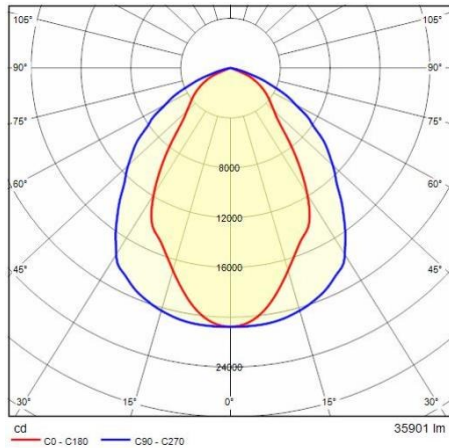

Photometric data